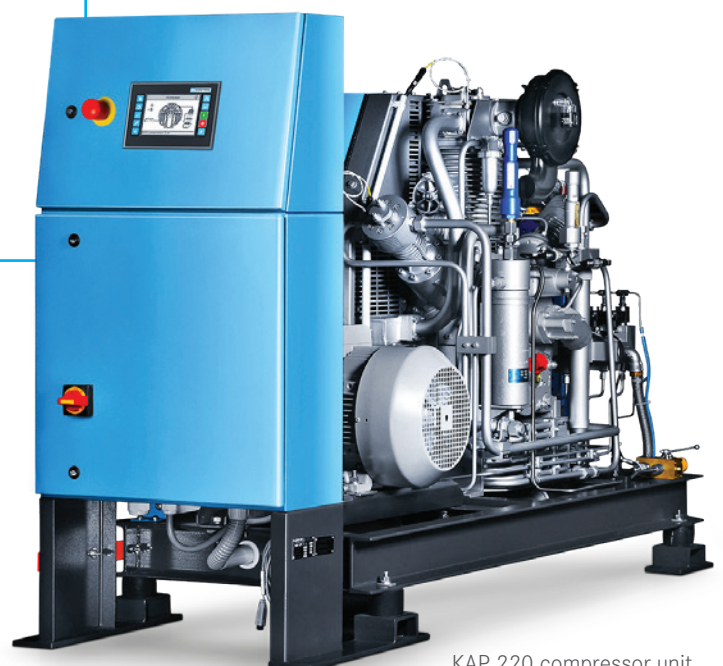

KAP 220 AND KAP 23

RUGGED HEAVY-DUTY BLOCK COMPRESSORS WITH TECHNOLOGY THAT SETS NEW STANDARDS.

The stationary air-cooled heavy-duty units in the BAUER KOMPRESSOREN KAP Series feature virtually unlimited free air delivery volumes which can rise to virtually any challenge.

The modern, reliable system, proven in practice for many years, has V-belt drive and horizontal design.

These powerful horizontal stationary compressor units are available in open or fully closed versions for 225, 330, 350 and 420 bar.

- › 15 - 37 kW
- › 650 – 1,480 l/min
- › 225/330/350/420 bar

OPTIONAL FEATURES

- › Super Silent noise insulation housing
- › B-CONTROL II control unit – e.g. for interconnected operation, monitoring all stages, etc.
- › Intermediate pressure gauge
- › External purification and storage systems

FEATURES

- › Easy to maintain, with V-belt drive and proven BAUER system components
- › Cost-efficient: easy to install and economical to operate
- › Designed for tough conditions, with optimised charging rates and available with a range of drives

KAP 220 compressor unit